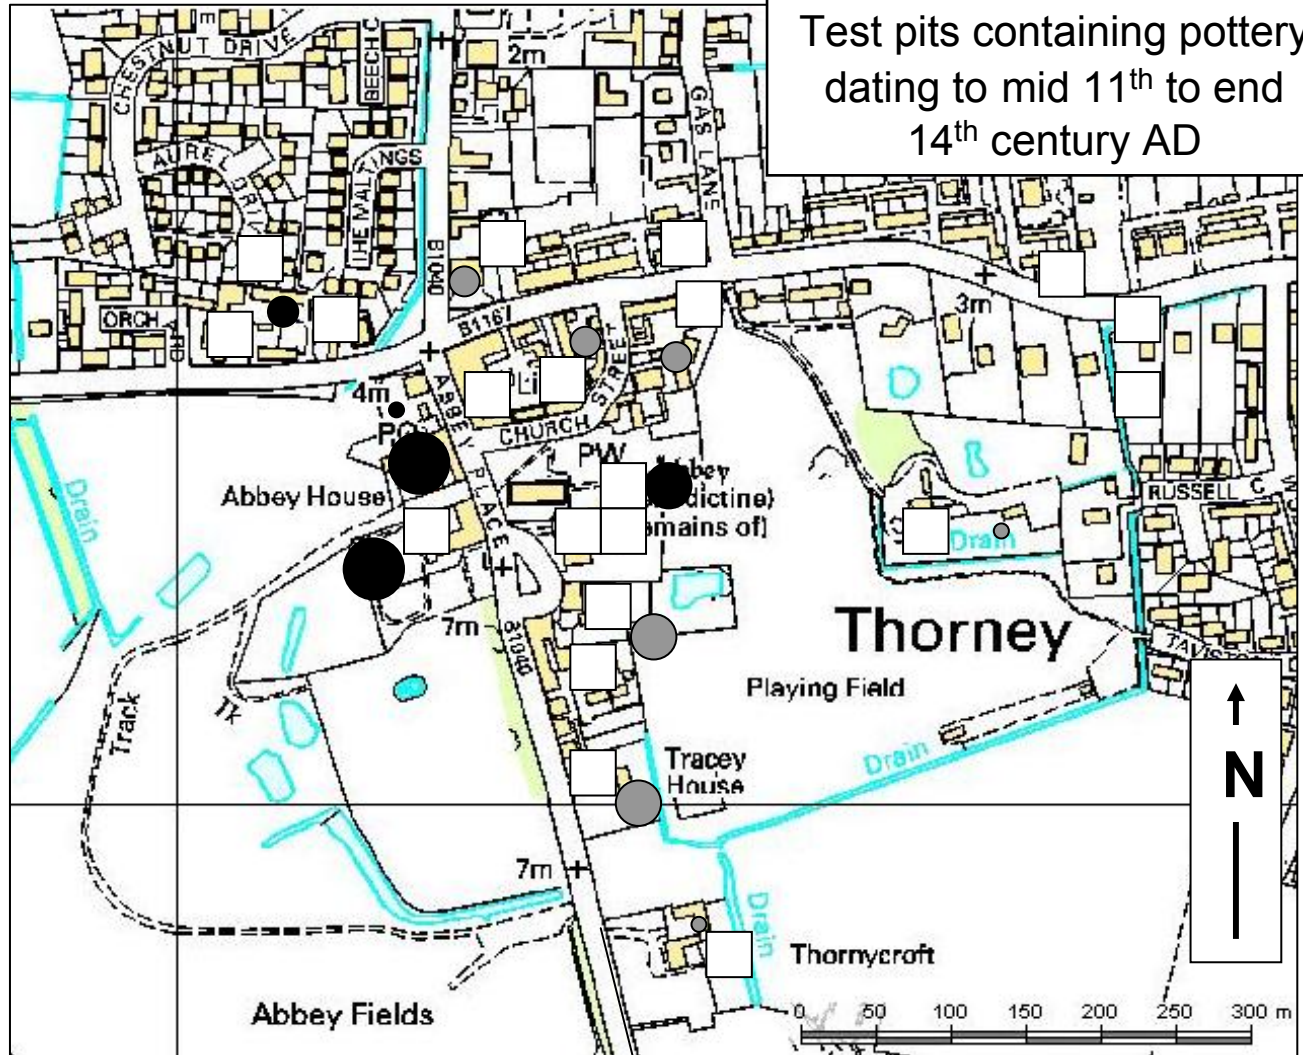

Thorney 2006-10

Test pits containing pottery dating to mid 11th to end 14th century AD

Disturbed levels

- 1 sherd 4g or less
- 1 sherd 5g or more
- 2-4 sherds
- 5 sherds or more

Undisturbed levels

- 1 sherd 4g or less
- 1 sherd 5g or more
- 2-4 sherds
- 5 sherds or more