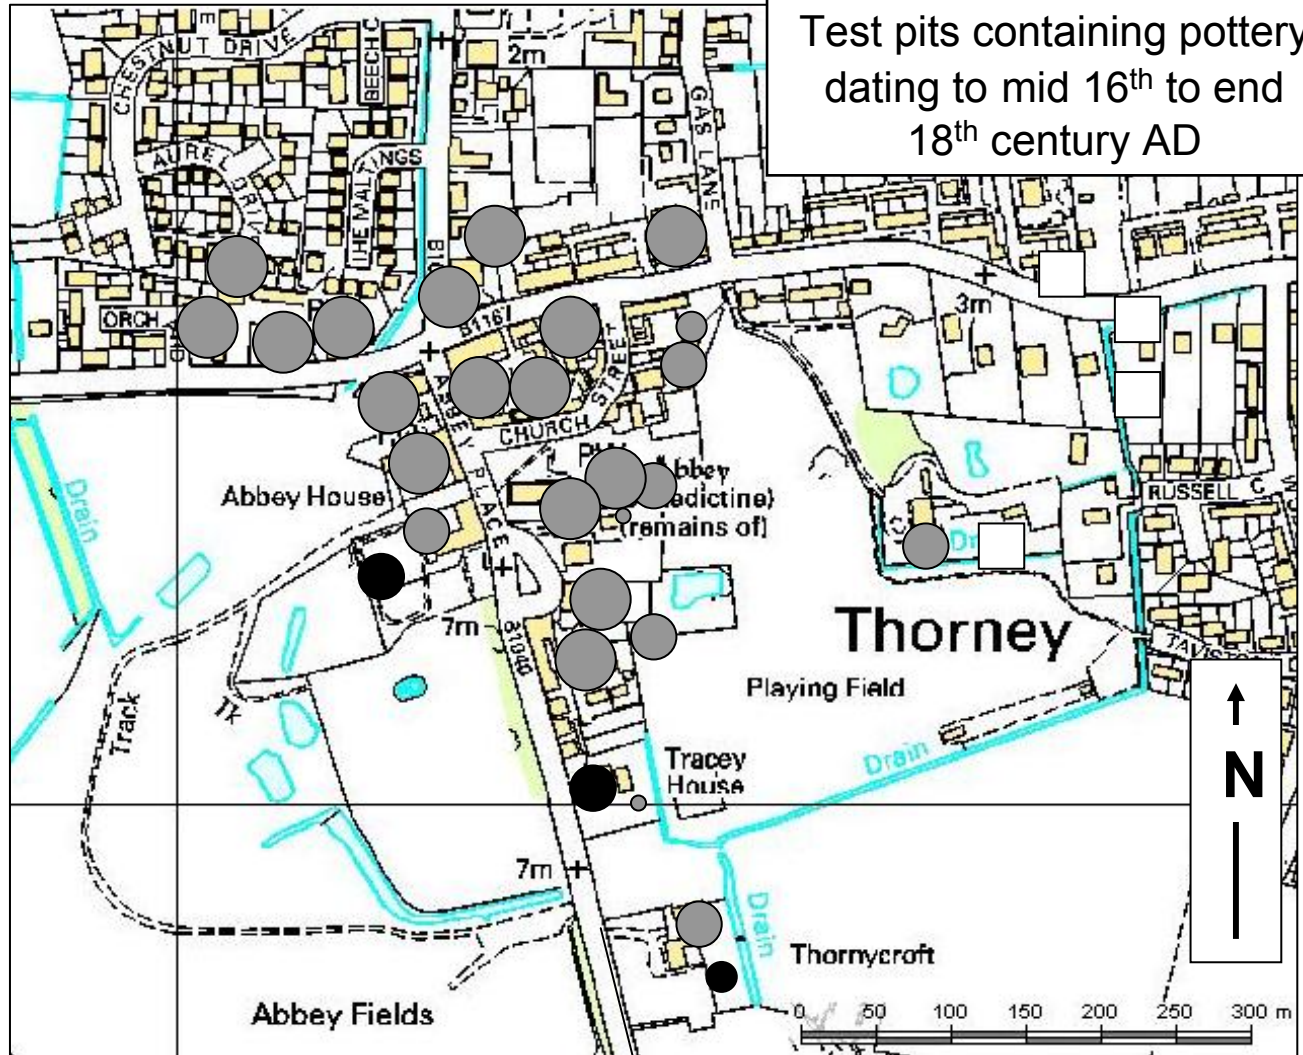

Thorney 2006-10

Test pits containing pottery dating to mid 16th to end 18th century AD

Disturbed levels

- 1 sherd 4g or less
- 1 sherd 5g or more
- 2-4 sherds
- 5 sherds or more

Undisturbed levels

- 1 sherd 4g or less
- 1 sherd 5g or more
- 2-4 sherds
- 5 sherds or more