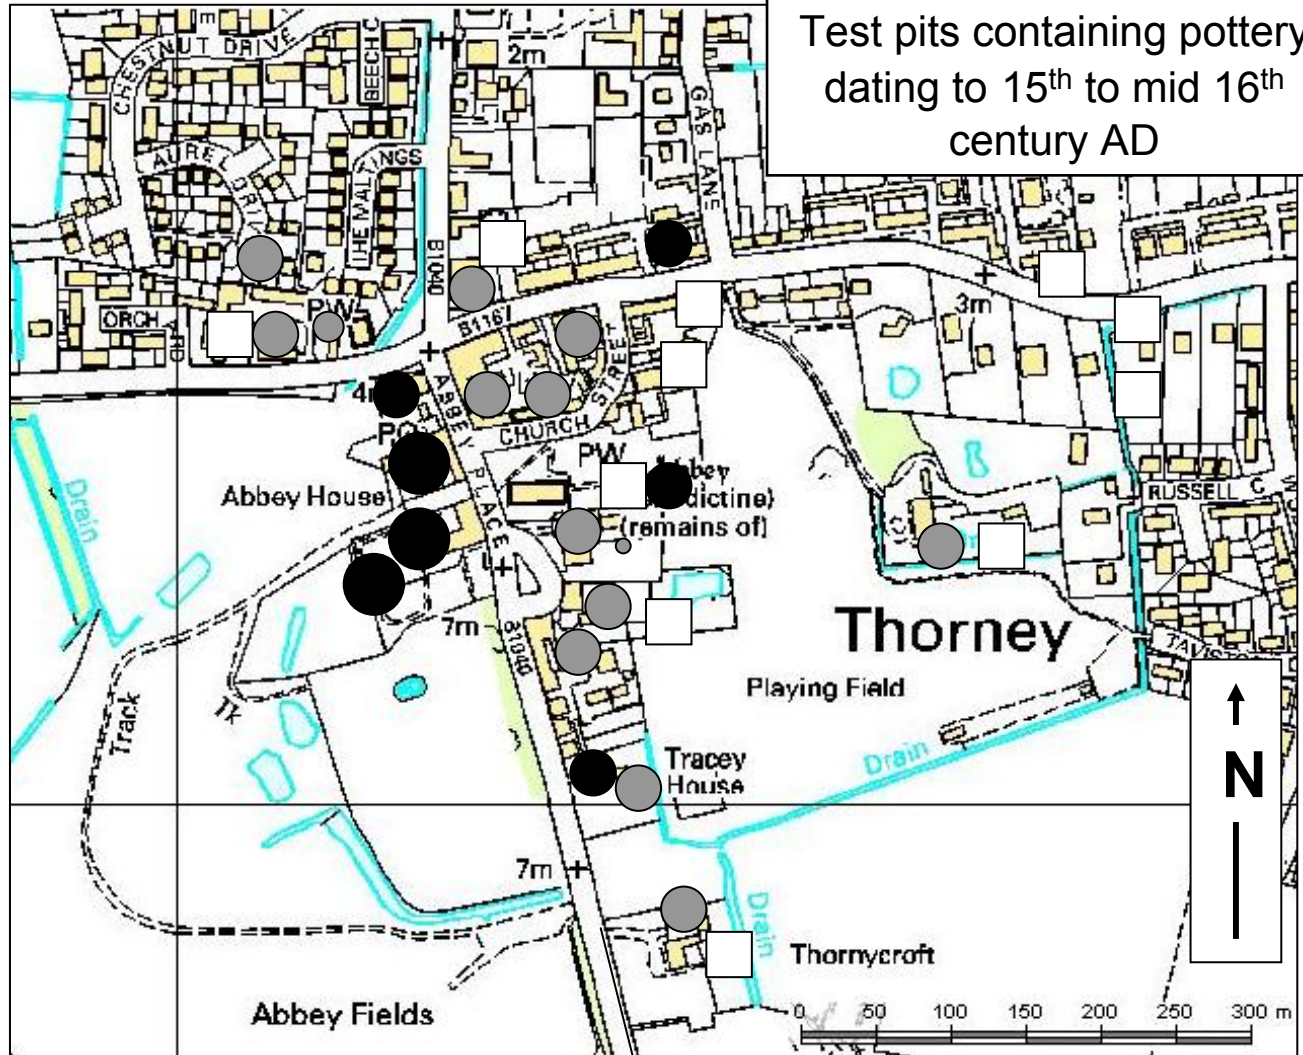

Thorney 2006-10

Test pits containing pottery dating to 15th to mid 16th century AD

Disturbed levels

- 1 sherd 4g or less
- 1 sherd 5g or more
- 2-4 sherds
- 5 sherds or more

Undisturbed levels

- 1 sherd 4g or less
- 1 sherd 5g or more
- 2-4 sherds
- 5 sherds or more